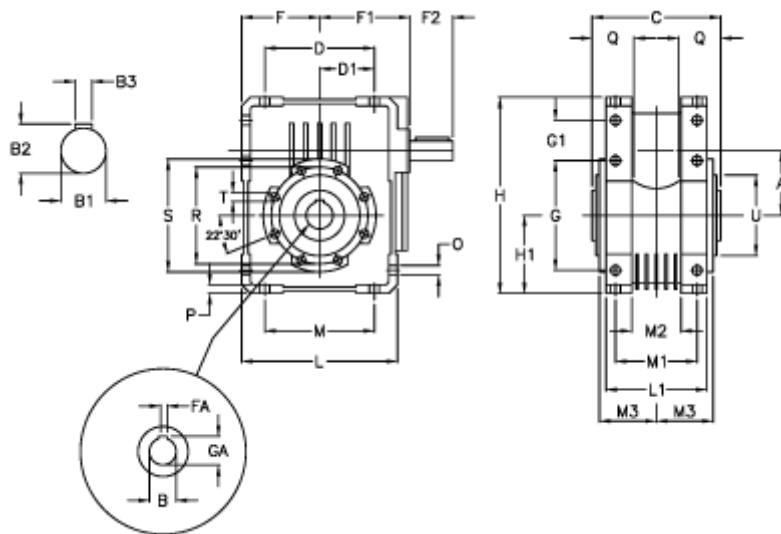

Article number: 3922063012700

Description: Worm gear with solid input shaft  
W 63U-12-HS unassembled

## Measures

A = 62.17	Description = W 63U-xx-HS	H = 182.5	O = 9.0
B = 25	F = 72.5	H1 = 72.5	P = 8
B1 = 18	F1 = 110.5	L = 145	Q = 35
B2 = 20.5	F2 = 40	L1 = 94	R = 90
B3 = 6	FA = 8	M = 102	S = 105
C = 120	G = 102	M1 = 76	T = M8x14
D = 102.0	G1 = 37.5	M2 = 46	U = 75
D1 = 51.0	GA = 28.3	M3 = 53.0	